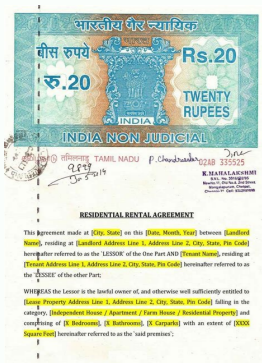

Rental bonds online landlord registration form

Rental bonds online landlord/owner proof of identity and registration form.